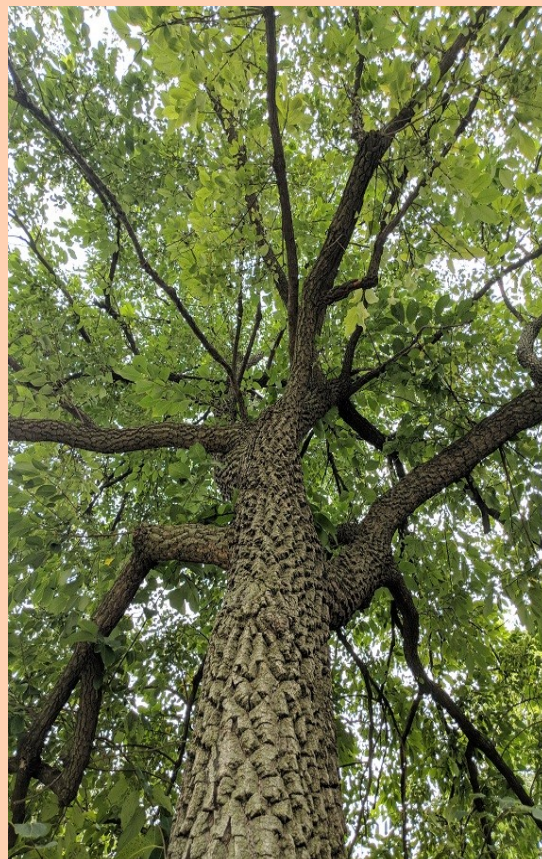

2025 Medina County SWCD Big Tree Contest Persimmon

(Diospyros virginiana)

The persimmon is a medium sized deciduous tree native to Ohio, valued by wildlife and humans alike, because of their tasty fruit!

Identification:

- Alternate leaves about 2-6 inches long with simple margins.
- Mature trees have dark, blocky bark.
- Ripe fruits turn pale-orange in the fall and are most tasty after a couple winter frosts.
- Persimmon trees can grow up to 50 feet tall and have 30 feet crowns in open areas and often grow in groves in the wild.